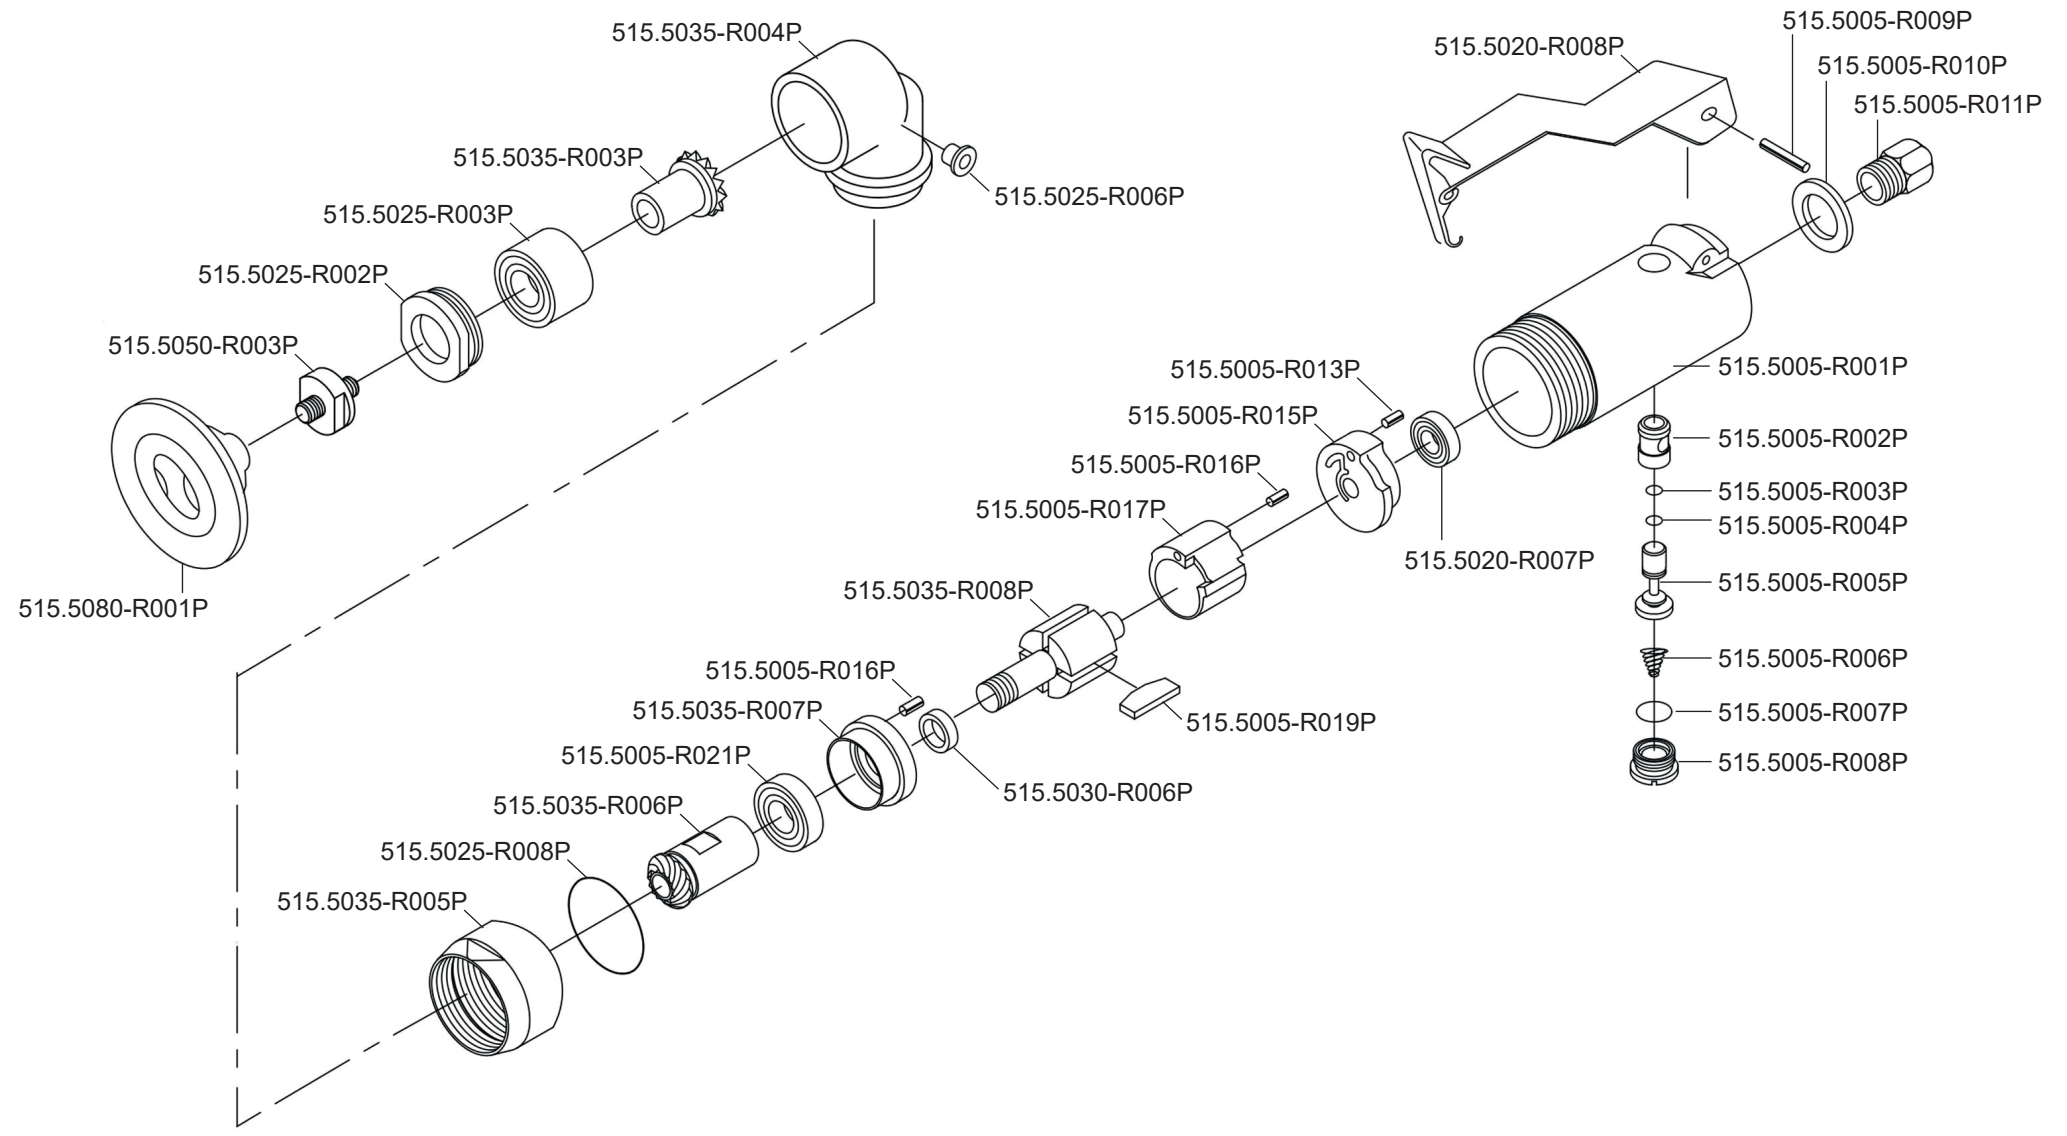

Art. 515.5080

**Art. 515.5080**

Art.-Nr.	Description	Beschreibung	Menge Qty.
515.5005-R001P	Motor Housing	Motorgehäuse	1
515.5005-R002P	Valve Bushing	Ventilbuchse	1
515.5005-R003P	O-Ring	O-Ring	1
515.5005-R004P	O-Ring	O-Ring	1
515.5005-R005P	Throttle Valve	Drosselklappe	1
515.5005-R006P	Valve Spring	Ventilfeder	1
515.5005-R007P	O-Ring	O-Ring	1
515.5005-R008P	Valve Screw	Ventilschraube	1
515.5005-R009P	Spring Pin	Splint für Gashebel	1
515.5005-R010P	Exhaust Sleeve	Abgashülse	1
515.5005-R011P	Inlet Bushing	Einlassbuchse	1
515.5005-R013P	Spring Pin	Splint	1
515.5005-R015P	Rear End Plate	Hintere Abdeckung	1
515.5005-R016P	Spring Pin	Spannstift	2
515.5005-R017P	Cylinder	Zylinder	1
515.5005-R019P	Rotor Blade	Rotorblatt	4
515.5005-R021P	Ball Bearing	Kugellager	1

Art.-Nr.	Description	Beschreibung	Menge Qty.
515.5020-R007P	Bearing	Kugellager	1
515.5020-R008P	Throttle Lever	Gashebel	1
515.5025-R002P	Lock Nut	Spannmutter	1
515.5025-R003P	Bearing	Kugellager	1
515.5025-R006P	Oil Plug	Ölschraube	1
515.5025-R008P	O-Ring	O-Ring	1
515.5030-R006P	Rotor Collar	Rotor Gewinding	1
515.5035-R003P	Pinion Gear	Zahnrad	1
515.5035-R004P	Angle Head Housing	Winkelkopfgehäuse	1
515.5035-R005P	Motor Clamp	Gehäusering	1
515.5035-R006P	Spring Gear	Spindelgetriebe	1
515.5035-R007P	Front End Plate	Vordere Abdeckung	1
515.5035-R008P	Rotor	Rotor	1
515.5050-R003P	Spindle Nut	Spindelmutter	1
515.5050-R004P	14mm Spanner Wrench	14mm Spannschlüssel	1
515.5080-R001P	2" Rolock Pad	2" Roloc Disc Aufnahme	1