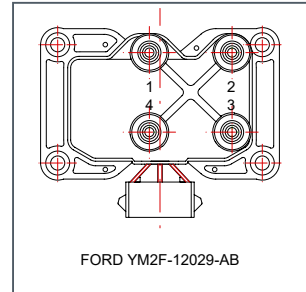

FORD YM2F-12029-AB

For more technical information please visit: partsfinder.bilsteingroup.com