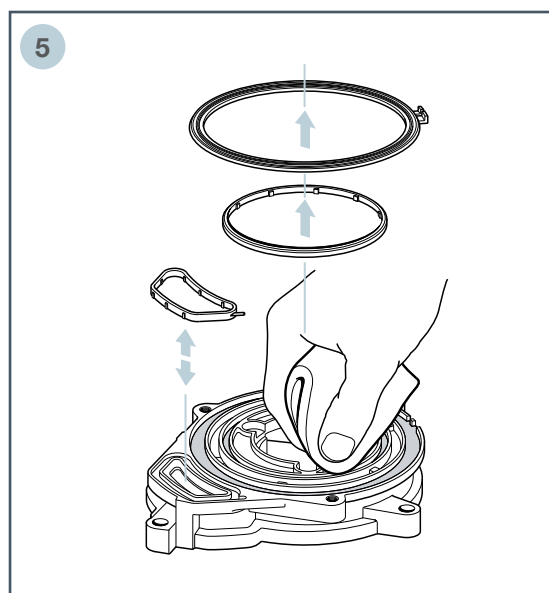

INFO

Installation instruction

febi

104961

106292

1 Engine STOP

For more technical information please visit: partsfinder.bilsteingroup.com