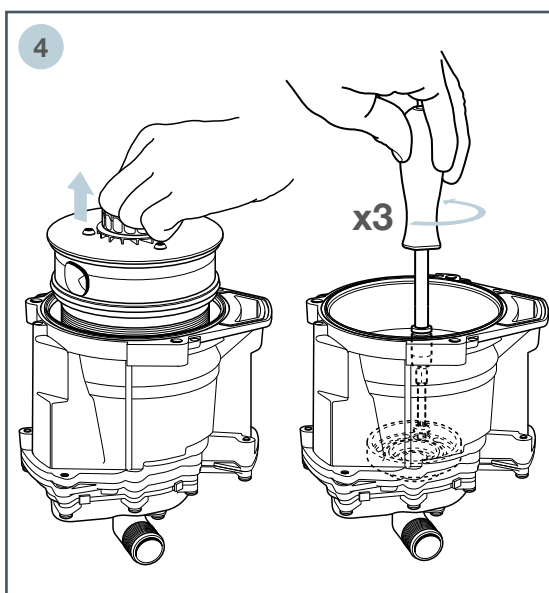

INFO

Installation instruction

febi

104961

106292

1 Engine STOP

For more technical information please visit: partsfinder.bilsteingroup.com