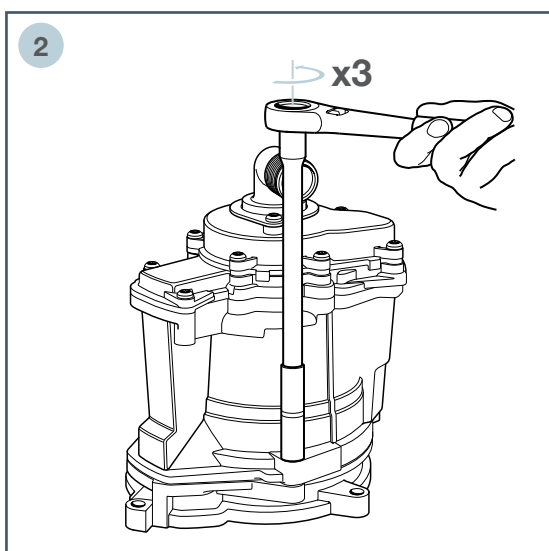

INFO

Installation instruction

febi

104961

106292

1 Engine STOP

For more technical information please visit: partsfinder.bilsteingroup.com