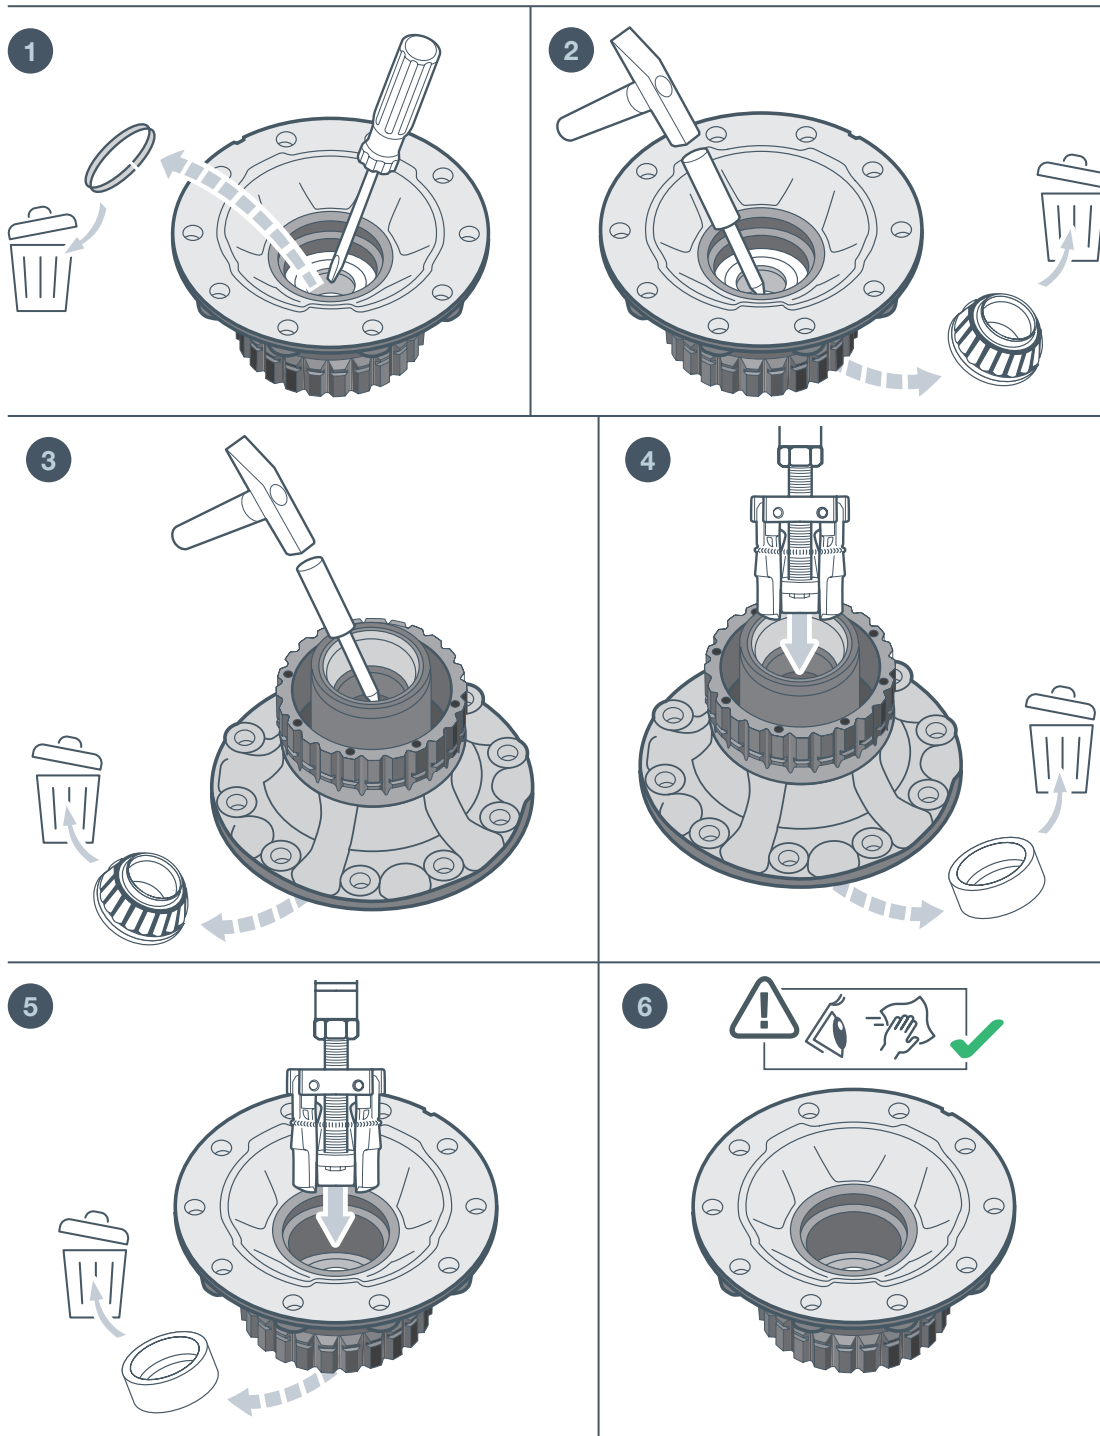

INFO

Fitting Guide - Wheel Bearing

febi

104350

104359

104360

170211

For more technical information please visit: partsfinder.bilsteingroup.com