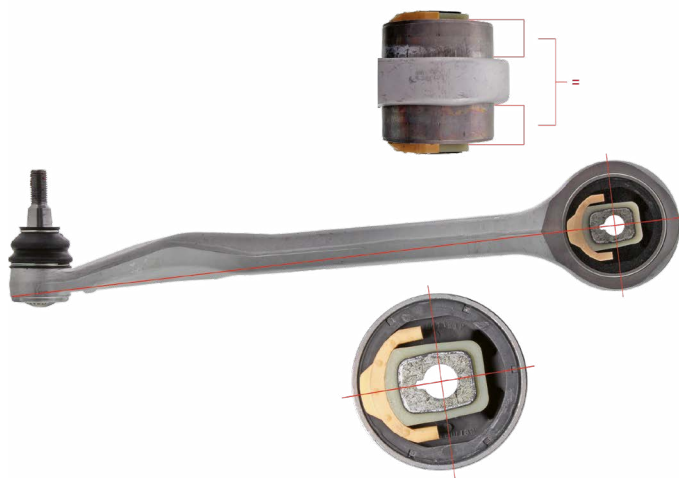

INFO

BGI-300254 Technical data can be subject to change | APR19

For more technical information please visit: partsfinder.bilsteingroup.com

Ferdinand Bilstein GmbH + Co. KG
Wilhelmstr. 47 | 58256 Ennepetal | Germany | Tel. +49 2333 911-0 | www.bilsteingroup.com