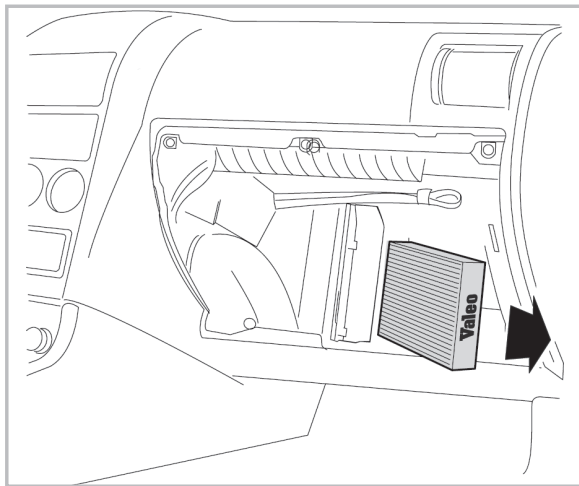

FOR
RENAULT LATITUDE (02/11 >)

PROTECT

combined with
active carbon

715734
FH369

**WANT TO
KNOW MORE?**

www.valeo-techassist.com