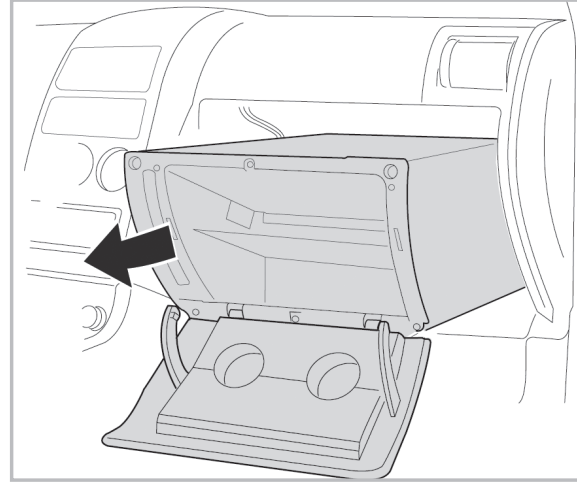

FOR
RENAULT LATITUDE (02/11 >)

PROTECT

combined with
active carbon

715734
FH369

**WANT TO
KNOW MORE?**

www.valeo-techassist.com