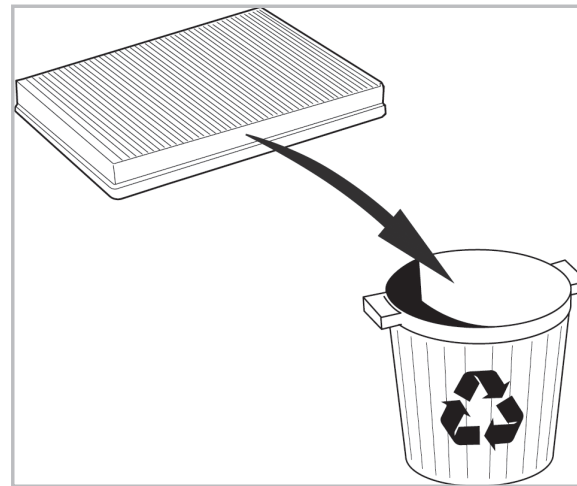

FOR
RENAULT LATITUDE (02/11 >)

PROTECT

combined with
active carbon

715734
FH369

**WANT TO
KNOW MORE?**

www.valeo-techassist.com