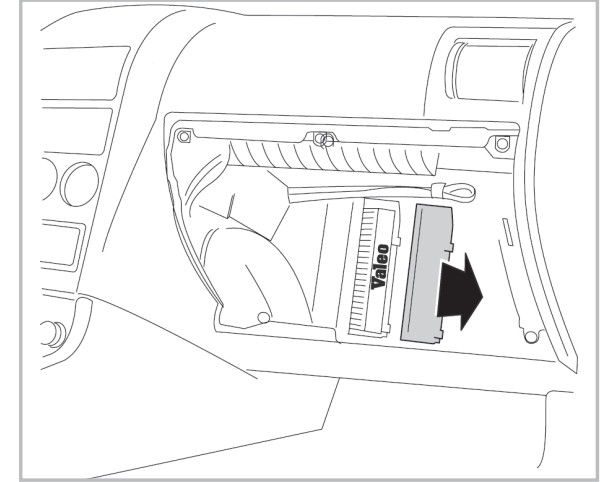

FOR
RENAULT LATITUDE (02/11 >)

PROTECT

combined with
active carbon

715734
FH369

**WANT TO
KNOW MORE?**

www.valeo-techassist.com