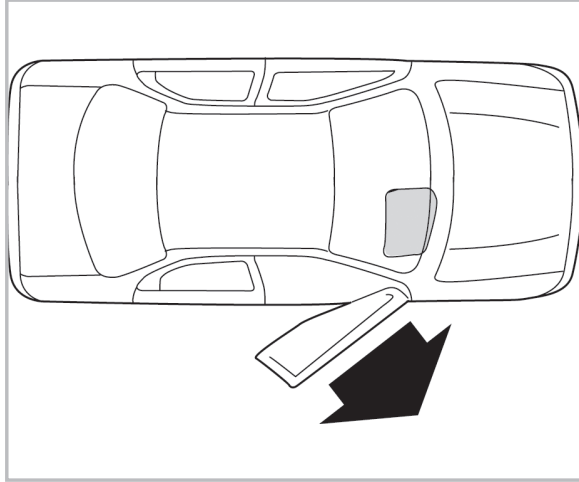

FOR
RENAULT LATITUDE (02/11 >)

PROTECT

combined with
active carbon

715734
FH369

**WANT TO
KNOW MORE?**

www.valeo-techassist.com