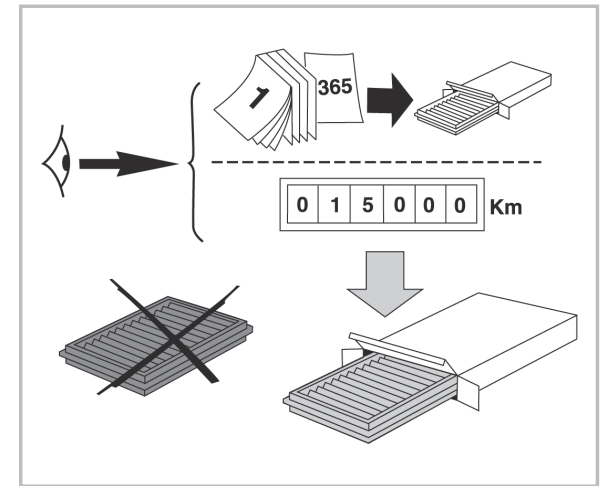

FOR
RENAULT LATITUDE (02/11 >)

PROTECT

combined with
active carbon

715734
FH369

**WANT TO
KNOW MORE?**

www.valeo-techassist.com