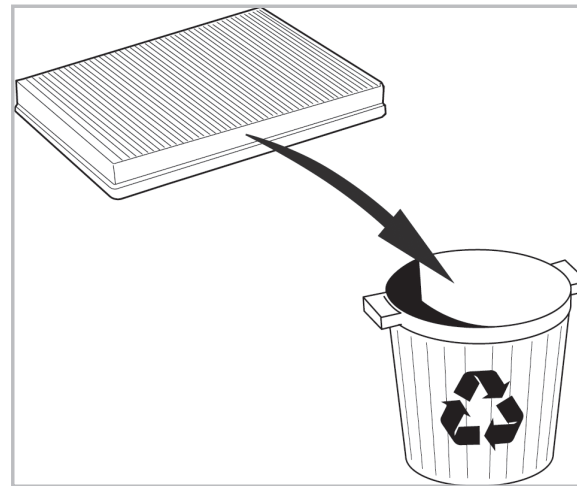

FOR
BMW

X3 (F25) A/C+ (09/10 >)

PROTECT

combined with
active carbon

715713
FH701

WANT TO
KNOW MORE?

www.valeo-techassist.com