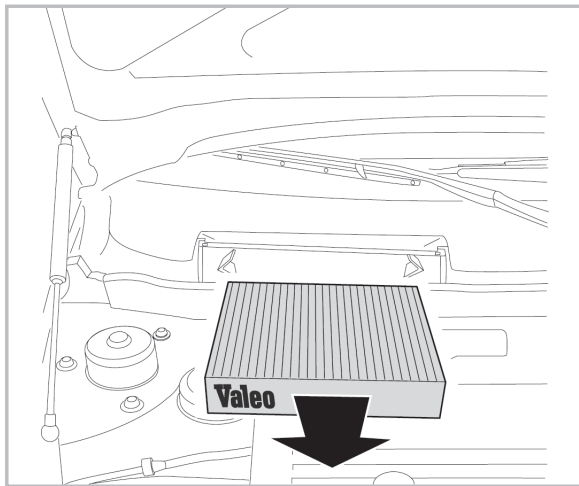

FOR
BMW

X3 (F25) A/C+ (09/10 >)

PROTECT

combined with
active carbon

715713
FH701

WANT TO
KNOW MORE?

www.valeo-techassist.com