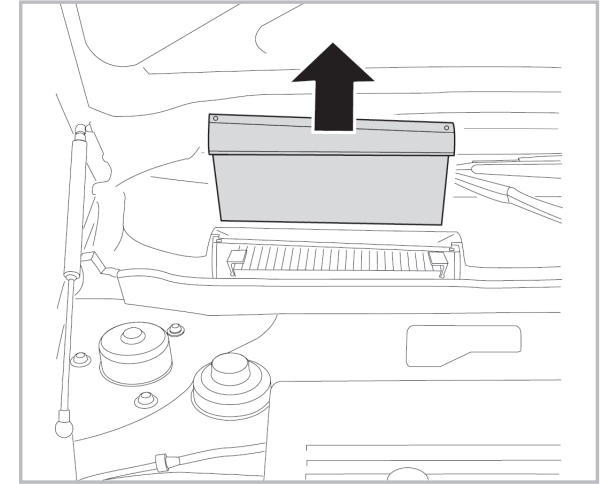

FOR
BMW

X3 (F25) A/C+ (09/10 >)

PROTECT

combined with
active carbon

715713
FH701

WANT TO
KNOW MORE?

www.valeo-techassist.com