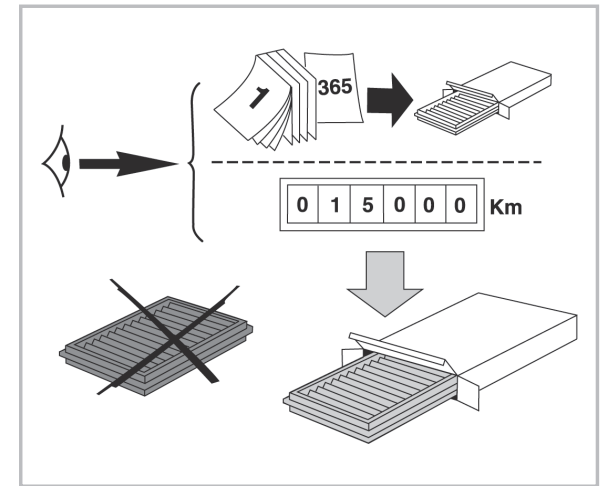

FOR
BMW

X3 (F25) A/C+ (09/10 >)

PROTECT

combined with
active carbon

715713
FH701

WANT TO
KNOW MORE?

www.valeo-techassist.com