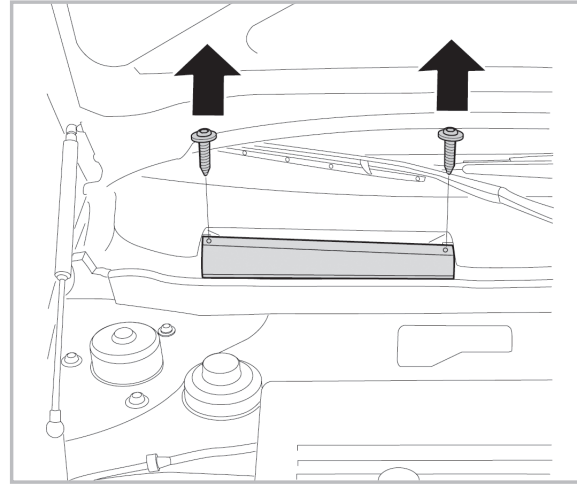

FOR
BMW

X3 (F25) A/C+ (09/10 >)

PROTECT

combined with
active carbon

715713
FH701

WANT TO
KNOW MORE?

www.valeo-techassist.com