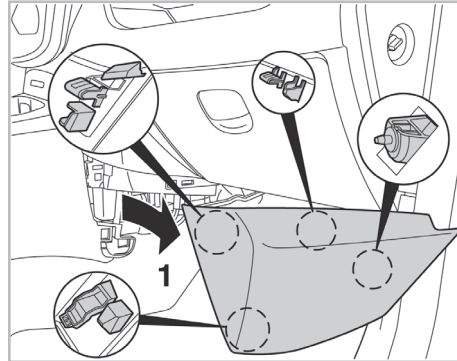

FOR
RENAULT ZOÉ (06/12 >)

PROTECT

combined with
active carbon