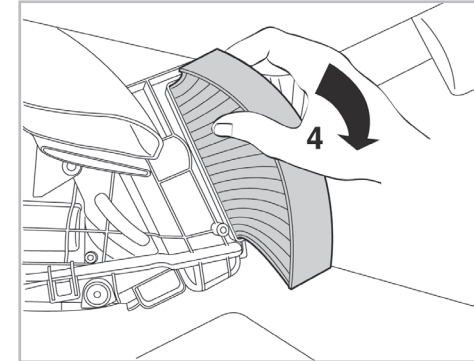

FOR
RENAULT ZOÉ (06/12 >)

PROTECT

combined with
active carbon