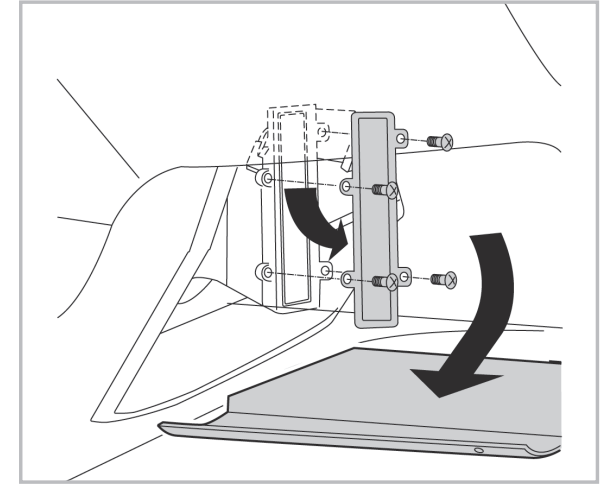

PROTECT

combined with active carbon

715802
FH920

WANT TO KNOW MORE?

www.valeo-techassist.com

FOR
DACIA

DOKKER (07/12 >) / LODGY (03/12 >)

FOR
RENAULT ZOÉ (06/12 >)