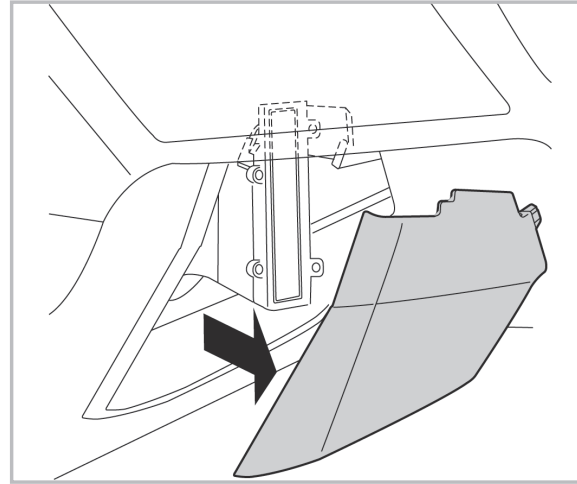

PROTECT

combined with active carbon

715802
FH920

WANT TO KNOW MORE?

www.valeo-techassist.com

FOR
DACIA

DOKKER (07/12 >) / LODGY (03/12 >)

FOR
RENAULT ZOÉ (06/12 >)