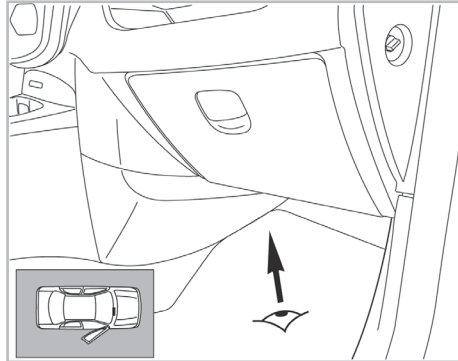

FOR
RENAULT ZOÉ (06/12 >)

PROTECT

combined with
active carbon