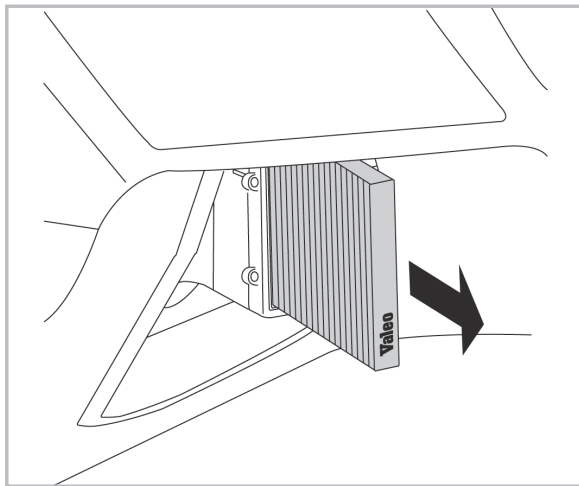

PROTECT

combined with active carbon

715802
FH920

WANT TO KNOW MORE?

www.valeo-techassist.com

FOR
DACIA

DOKKER (07/12 >) / LODGY (03/12 >)

FOR
RENAULT ZOÉ (06/12 >)