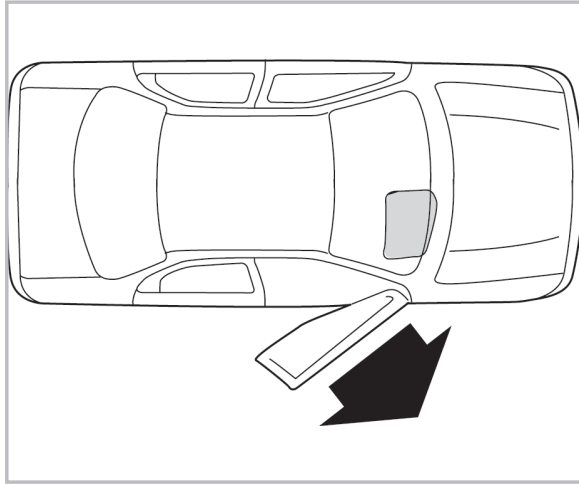

PROTECT

combined with active carbon

715802
FH920

WANT TO KNOW MORE?

www.valeo-techassist.com

FOR
DACIA

DOKKER (07/12 >) / LODGY (03/12 >)

FOR
RENAULT ZOÉ (06/12 >)