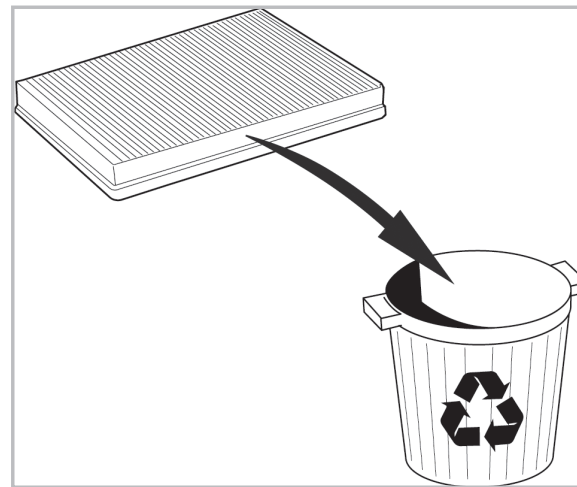

FOR  
**CITROËN**  
**PEUGEOT**

**SAXO** A/C+/- (03/96 >)  
**106** A/C+/- (09/91 > 07/03)

**COMFORT**

particle  
filter

**715589**

FH152

PA

**WANT TO  
KNOW MORE?**