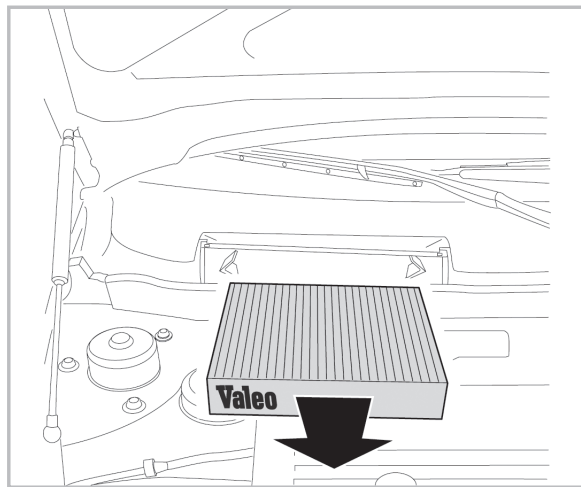

FOR  
**CITROËN**  
**PEUGEOT**

**SAXO** A/C+/- (03/96 >)  
**106** A/C+/- (09/91 > 07/03)

**COMFORT**

particle  
filter

**715589**

FH152

PA

**WANT TO  
KNOW MORE?**