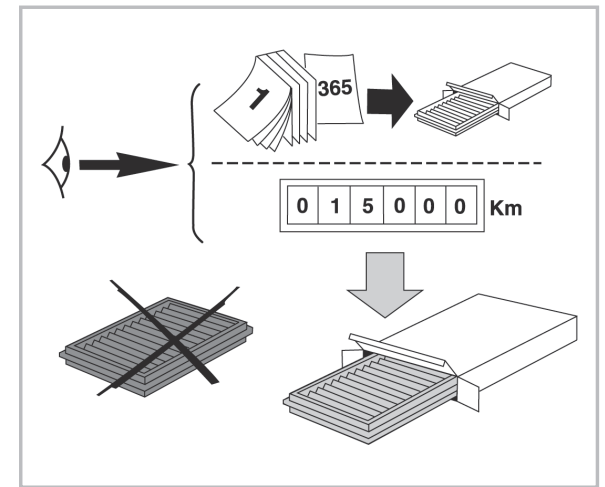

FOR  
**CITROËN**  
**PEUGEOT**

**SAXO** A/C+/- (03/96 >)  
**106** A/C+/- (09/91 > 07/03)

**COMFORT**

particle  
filter

**715589**

FH152

PA

**WANT TO  
KNOW MORE?**