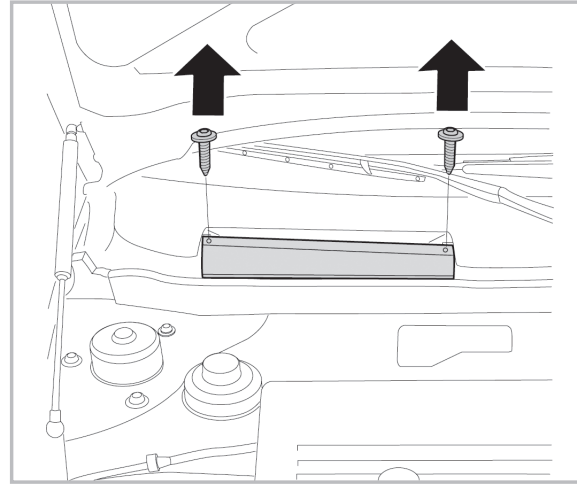

FOR  
**CITROËN**  
**PEUGEOT**

**SAXO** A/C+/- (03/96 >)  
**106** A/C+/- (09/91 > 07/03)

**COMFORT**

particle  
filter

**715589**

FH152

PA

**WANT TO  
KNOW MORE?**