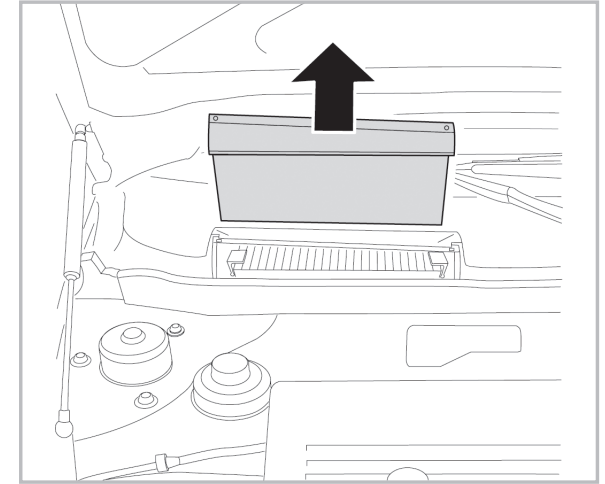

FOR  
**CITROËN**  
**PEUGEOT**

**SAXO** A/C+/- (03/96 >)  
**106** A/C+/- (09/91 > 07/03)

**COMFORT**

particle  
filter

**715589**

FH152

PA

**WANT TO  
KNOW MORE?**