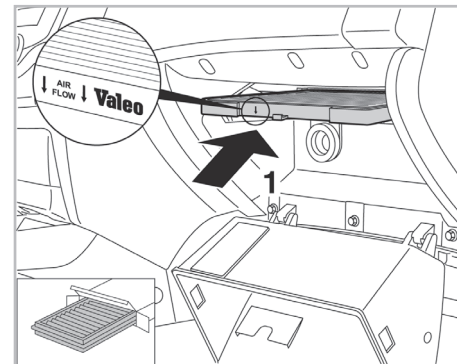

COMFORT

particle filter

FOR  
**HYUNDAI** I10 A/C+ (02/08 >)  
**KIA** PICANTO A/C+ (01/04 >)

715524

FH141

PA

WANT TO KNOW MORE?

www.valeo-techassist.com