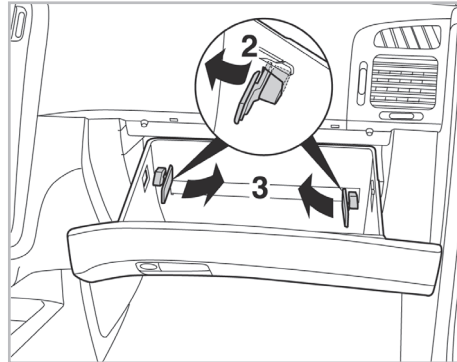

COMFORT

particle filter

FOR  
**HYUNDAI** I10 A/C+ (02/08 >)  
**KIA** PICANTO A/C+ (01/04 >)

715524

FH141

PA

WANT TO KNOW MORE?

www.valeo-techassist.com