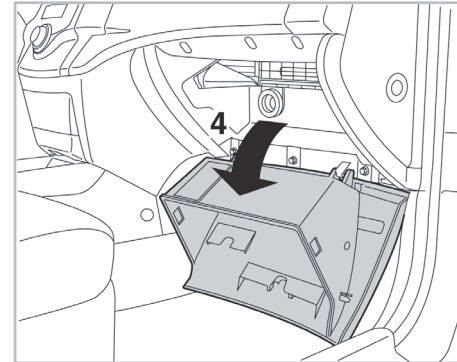

COMFORT

particle filter

FOR  
**HYUNDAI** I10 A/C+ (02/08 >)  
**KIA** PICANTO A/C+ (01/04 >)

715524

FH141

PA

WANT TO KNOW MORE?

www.valeo-techassist.com