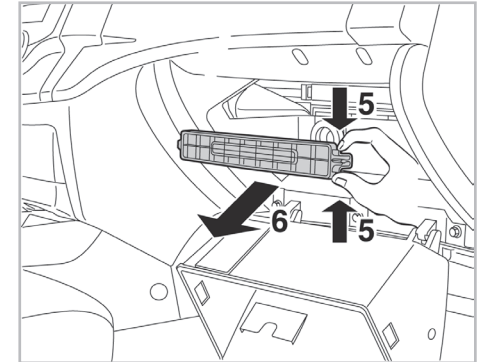

COMFORT

particle filter

FOR  
**HYUNDAI** I10 A/C+ (02/08 >)  
**KIA** PICANTO A/C+ (01/04 >)

715524

FH141

PA

WANT TO KNOW MORE?

www.valeo-techassist.com