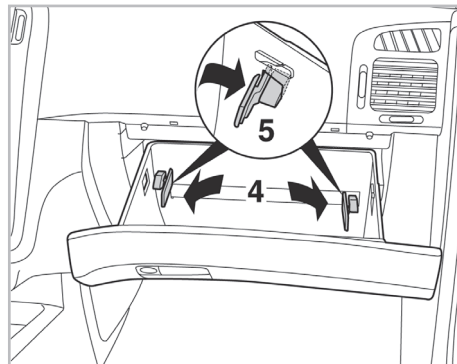

COMFORT

particle filter

FOR  
**HYUNDAI** I10 A/C+ (02/08 >)  
**KIA** PICANTO A/C+ (01/04 >)

715524

FH141

PA

WANT TO KNOW MORE?

www.valeo-techassist.com