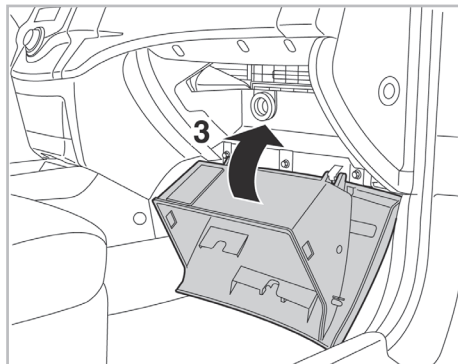

COMFORT

particle filter

FOR  
**HYUNDAI** I10 A/C+ (02/08 >)  
**KIA** PICANTO A/C+ (01/04 >)

715524

FH141

PA

WANT TO KNOW MORE?

www.valeo-techassist.com