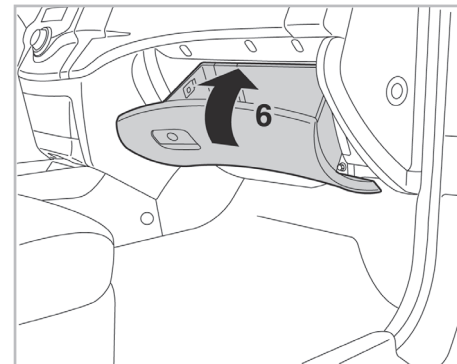

COMFORT

particle filter

FOR  
**HYUNDAI** I10 A/C+ (02/08 >)  
**KIA** PICANTO A/C+ (01/04 >)

715524

FH141

PA

WANT TO KNOW MORE?

www.valeo-techassist.com