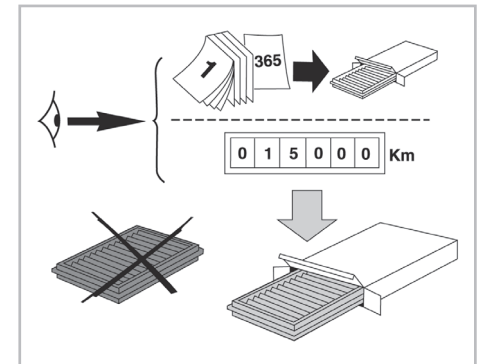

COMFORT

particle filter

FOR  
**HYUNDAI** I10 A/C+ (02/08 >)  
**KIA** PICANTO A/C+ (01/04 >)

715524

FH141

PA

WANT TO KNOW MORE?

www.valeo-techassist.com