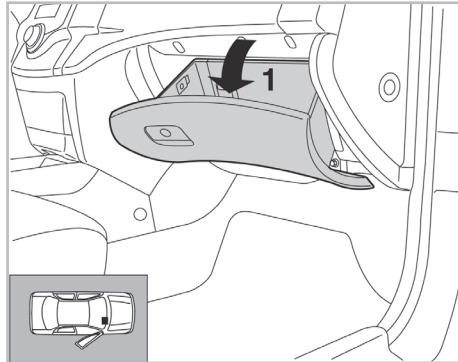

COMFORT

particle filter

FOR  
**HYUNDAI** I10 A/C+ (02/08 >)  
**KIA** PICANTO A/C+ (01/04 >)

715524

FH141

PA

WANT TO KNOW MORE?

www.valeo-techassist.com