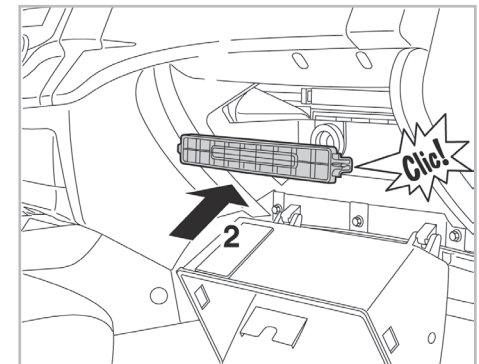

COMFORT

particle filter

FOR  
**HYUNDAI** I10 A/C+ (02/08 >)  
**KIA** PICANTO A/C+ (01/04 >)

715524

FH141

PA

WANT TO KNOW MORE?

www.valeo-techassist.com