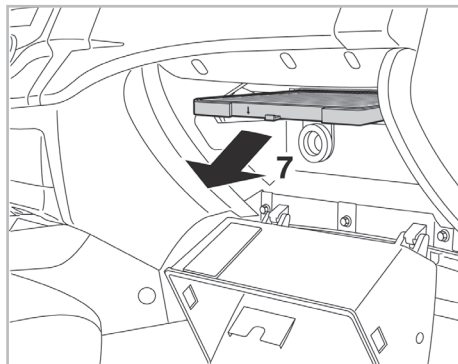

COMFORT

particle filter

FOR  
**HYUNDAI** I10 A/C+ (02/08 >)  
**KIA** PICANTO A/C+ (01/04 >)

715524

FH141

PA

WANT TO KNOW MORE?

www.valeo-techassist.com