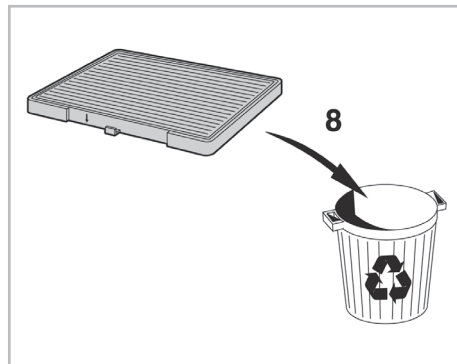

COMFORT

particle filter

FOR  
**HYUNDAI** I10 A/C+ (02/08 >)  
**KIA** PICANTO A/C+ (01/04 >)

715524

FH141

PA

WANT TO KNOW MORE?

www.valeo-techassist.com