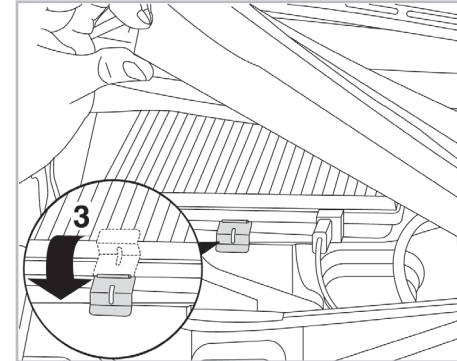

PROTECT

combined with active carbon

FOR
AUDI

A6 A/C+/- (04/97 > 11/98)

698682

FH309

CA

WANT TO
KNOW MORE?