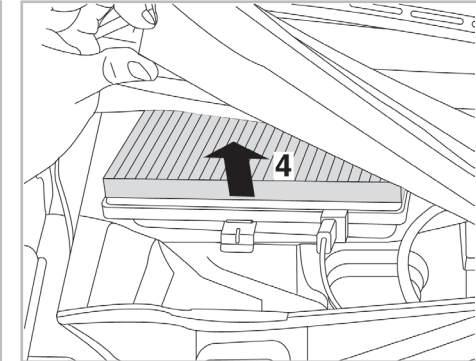

PROTECT

combined with active carbon

FOR
AUDI

A6 A/C+/- (04/97 > 11/98)

698682

FH309

CA

WANT TO
KNOW MORE?