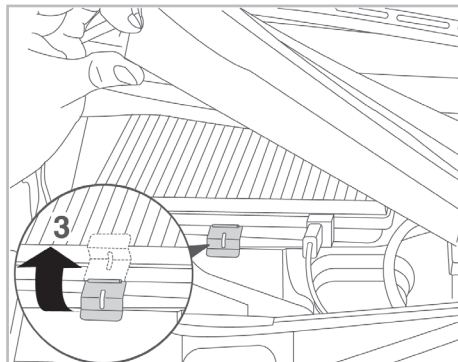

PROTECT

combined with active carbon

FOR
AUDI

A6 A/C+/- (04/97 > 11/98)

698682

FH309

CA

WANT TO
KNOW MORE?