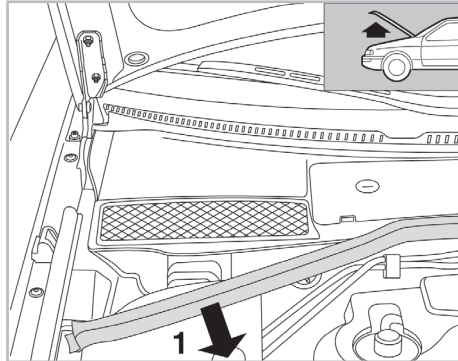

PROTECT

combined with active carbon

FOR
AUDI

A6 A/C+/- (04/97 > 11/98)

698682

FH309

CA

WANT TO
KNOW MORE?