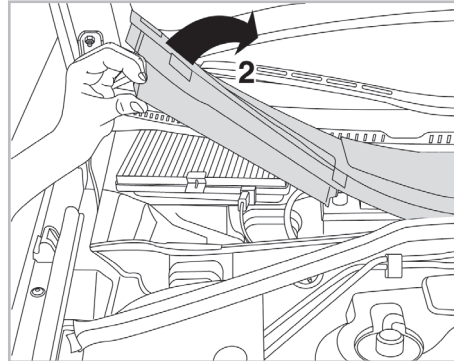

PROTECT

combined with active carbon

FOR
AUDI

A6 A/C+/- (04/97 > 11/98)

698682

FH309

CA

WANT TO
KNOW MORE?