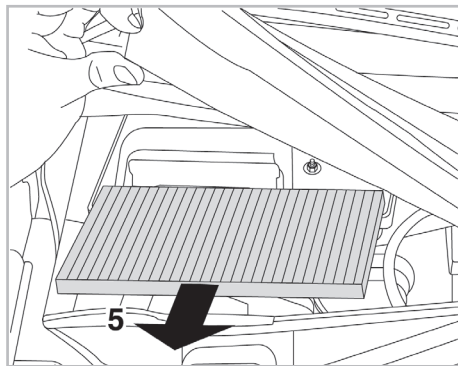

PROTECT

combined with active carbon

FOR
AUDI

A6 A/C+/- (04/97 > 11/98)

698682

FH309

CA

WANT TO
KNOW MORE?