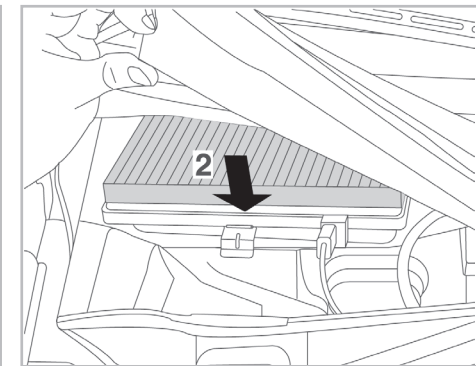

PROTECT

combined with active carbon

FOR
AUDI

A6 A/C+/- (04/97 > 11/98)

698682

FH309

CA

WANT TO
KNOW MORE?