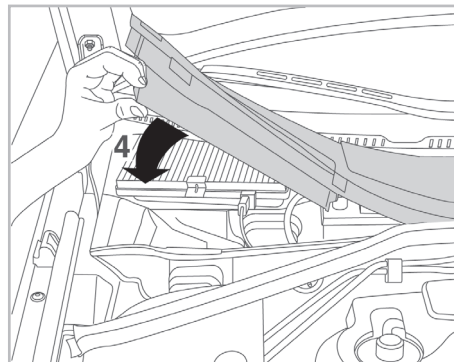

PROTECT

combined with active carbon

FOR
AUDI

A6 A/C+/- (04/97 > 11/98)

698682

FH309

CA

WANT TO
KNOW MORE?