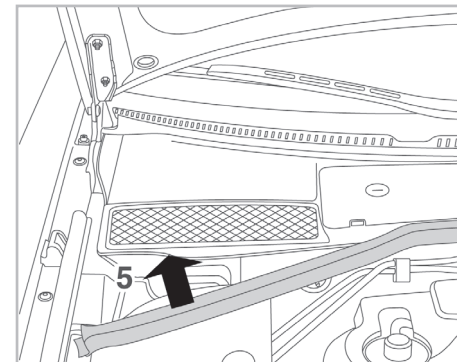

PROTECT

combined with active carbon

FOR
AUDI

A6 A/C+/- (04/97 > 11/98)

698682

FH309

CA

WANT TO
KNOW MORE?