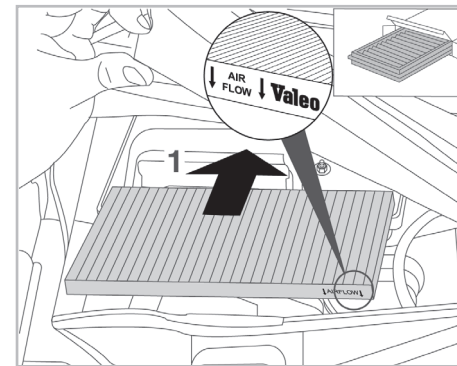

PROTECT

combined with active carbon

FOR
AUDI

A6 A/C+/- (04/97 > 11/98)

698682

FH309

CA

WANT TO
KNOW MORE?