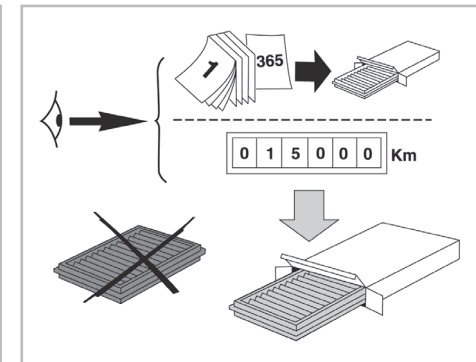

PROTECT

combined with active carbon

FOR
AUDI

A6 A/C+/- (04/97 > 11/98)

698682

FH309

CA

WANT TO
KNOW MORE?