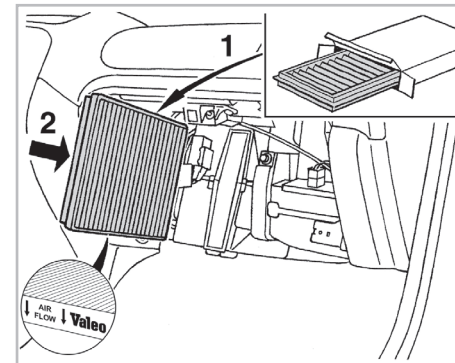

particle
filter

FOR
ROVER

ROVER 400 A/C+ (01/95 > 03/00)

698819

FH361

PA

WANT TO
KNOW MORE?

www.valeo-techassist.com

particle
filter

FOR
ROVER

ROVER 45 A/C+ (01/00 >)

698819

FH361

PA

WANT TO
KNOW MORE?

www.valeo-techassist.com