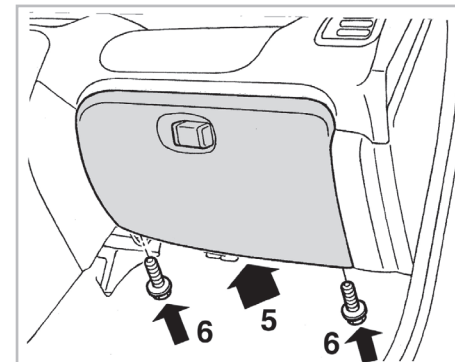

particle
filter

FOR
ROVER

ROVER 45 A/C+ (01/00 >)

698819

FH361

PA

WANT TO
KNOW MORE?

www.valeo-techassist.com