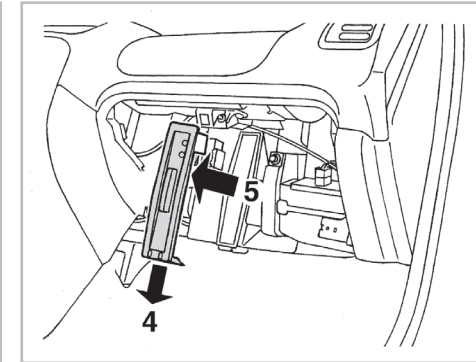

particle
filter

FOR
ROVER

ROVER 45 A/C+ (01/00 >)

698819

FH361

PA

WANT TO
KNOW MORE?

www.valeo-techassist.com