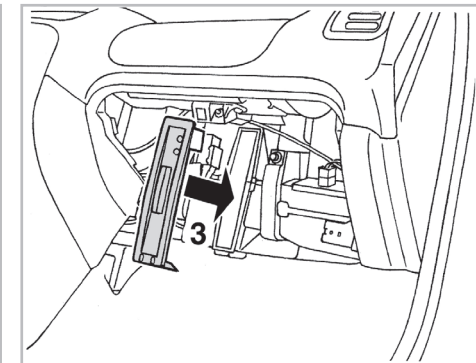

particle
filter

FOR
ROVER

ROVER 400 A/C+ (01/95 > 03/00)

698819

FH361

PA

WANT TO
KNOW MORE?

www.valeo-techassist.com