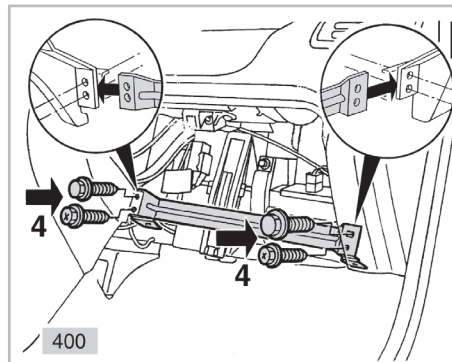

particle
filter

FOR
ROVER

ROVER 45 A/C+ (01/00 >)

698819

FH361

PA

WANT TO
KNOW MORE?

www.valeo-techassist.com