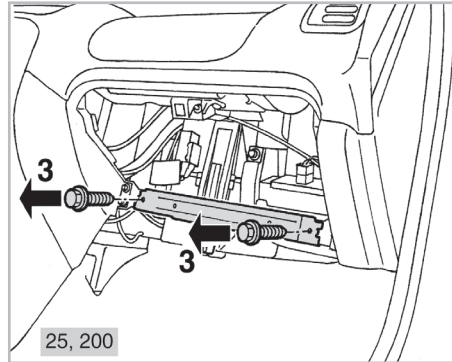

particle
filter

FOR
ROVER

ROVER 400 A/C+ (01/95 > 03/00)

698819

FH361

PA

WANT TO
KNOW MORE?

www.valeo-techassist.com