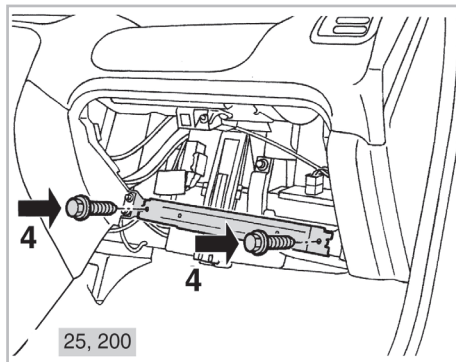

particle
filter

FOR
ROVER

ROVER 400 A/C+ (01/95 > 03/00)

698819

FH361

PA

WANT TO
KNOW MORE?

www.valeo-techassist.com