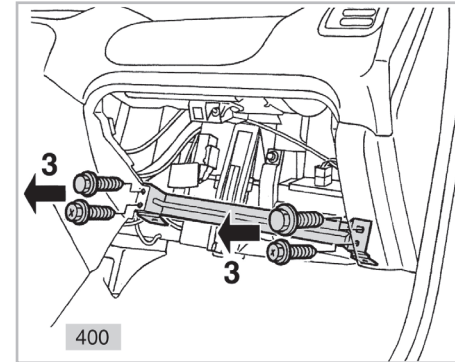

particle
filter

FOR
ROVER

ROVER 400 A/C+ (01/95 > 03/00)

698819

FH361

PA

WANT TO
KNOW MORE?

www.valeo-techassist.com