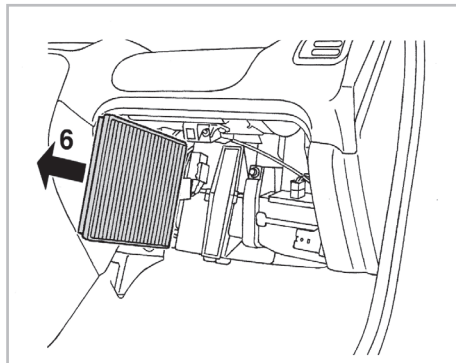

particle
filter

FOR
ROVER

ROVER 400 A/C+ (01/95 > 03/00)

698819

FH361

PA

WANT TO
KNOW MORE?

www.valeo-techassist.com