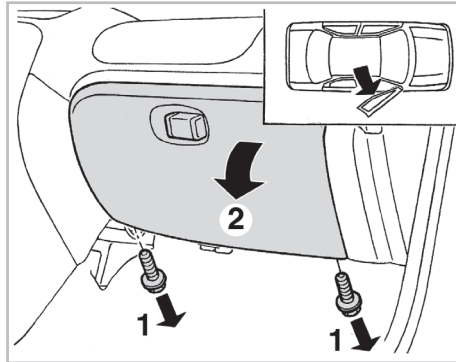

particle
filter

FOR
ROVER

ROVER 45 A/C+ (01/00 >)

698819

FH361

PA

WANT TO
KNOW MORE?

www.valeo-techassist.com