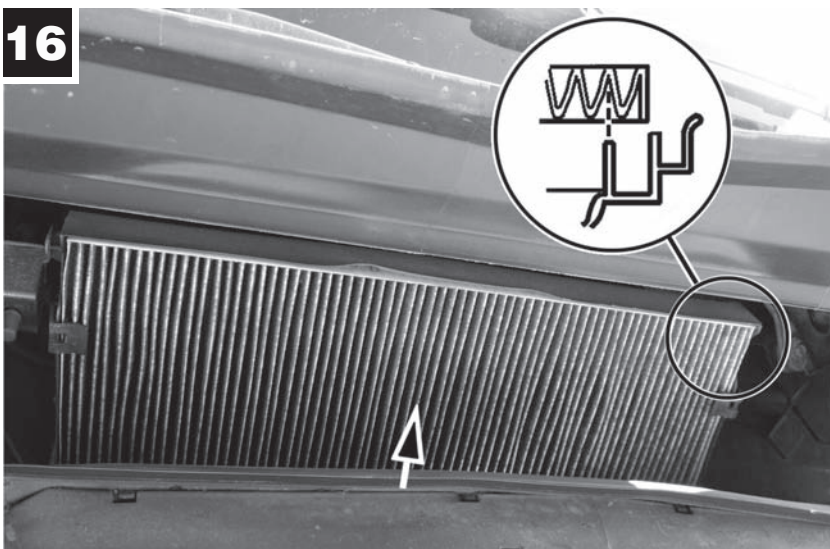

6x

CU 3942  
Fiat Coupe\* 04/94 →

15

16

**MANN+**  
**HUMMEL**

**MANN+HUMMEL GMBH**

Automotive Aftermarket, 71631 Ludwigsburg, Germany

Customer Service Center, Germany: +49 (71 41) 98-2550, Fax: +49 (71 41) 98-2558