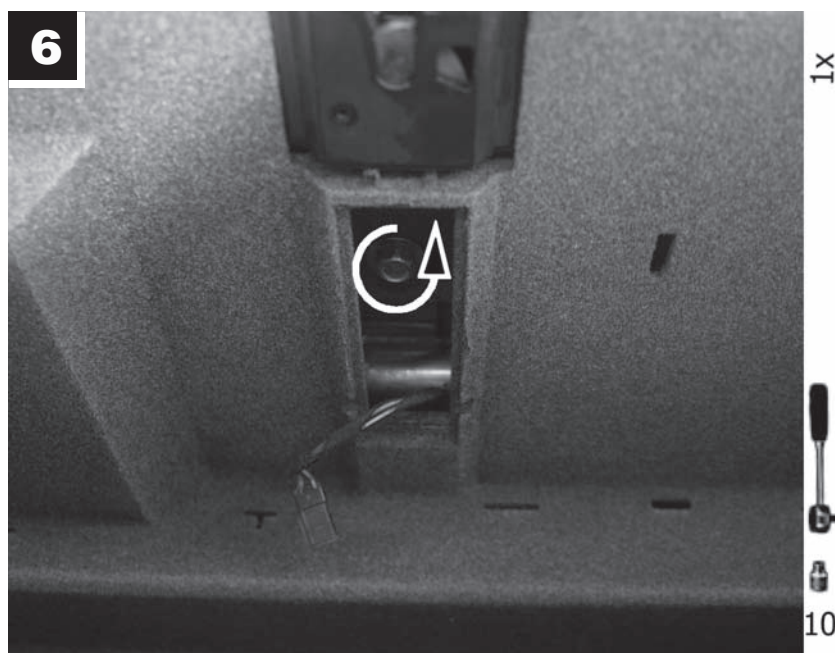

CU 2835

BMW

 40min.

**MANN
FILTER**

MANN+HUMMEL GMBH

Automotive Aftermarket, 71631 Ludwigsburg, Germany

Customer Service Center, Germany: +49 (71 41) 98-2550, Fax. +49 (71 41) 98-2558

Other countries: Tel. +49 (71 41) 98-2880, Fax. +49 (71 41) 98-2558