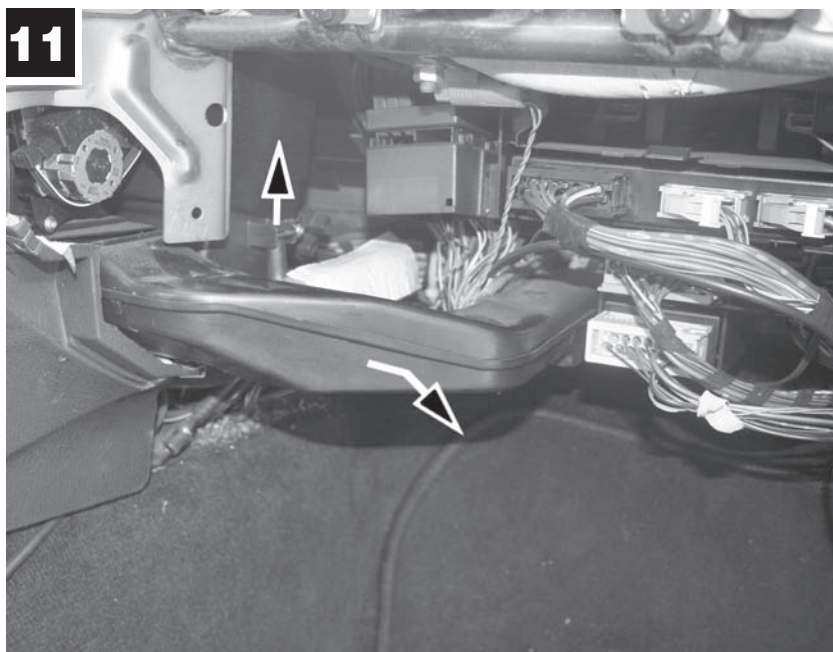

CU 2835

BMW

 40min.

**MANN
FILTER**

MANN+HUMMEL GMBH

Automotive Aftermarket, 71631 Ludwigsburg, Germany

Customer Service Center, Germany: +49 (71 41) 98-2550, Fax. +49 (71 41) 98-2558

Other countries: Tel. +49 (71 41) 98-2880, Fax. +49 (71 41) 98-2558