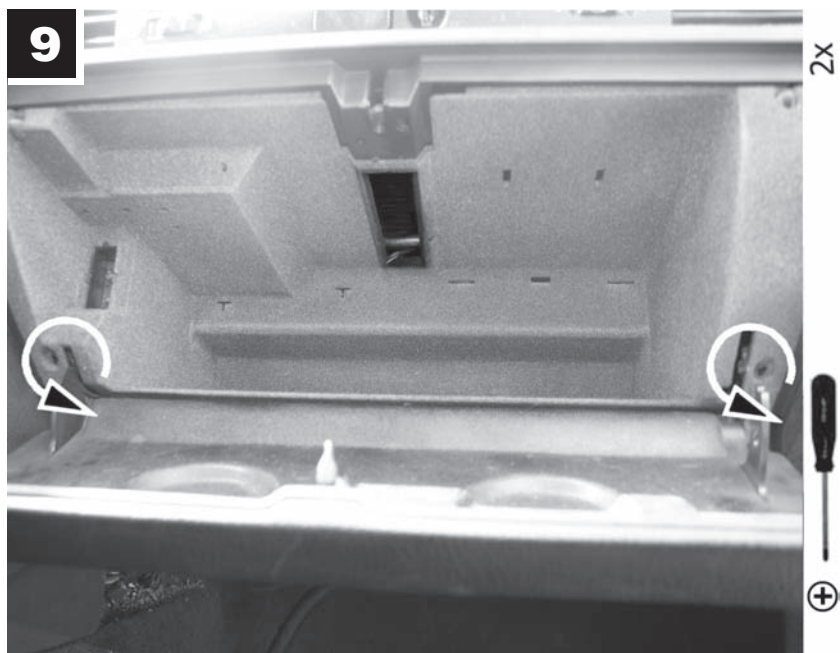

CU 2835

BMW

 40min.

**MANN
FILTER**

MANN+HUMMEL GMBH

Automotive Aftermarket, 71631 Ludwigsburg, Germany

Customer Service Center, Germany: +49 (71 41) 98-2550, Fax. +49 (71 41) 98-2558

Other countries: Tel. +49 (71 41) 98-2880, Fax. +49 (71 41) 98-2558