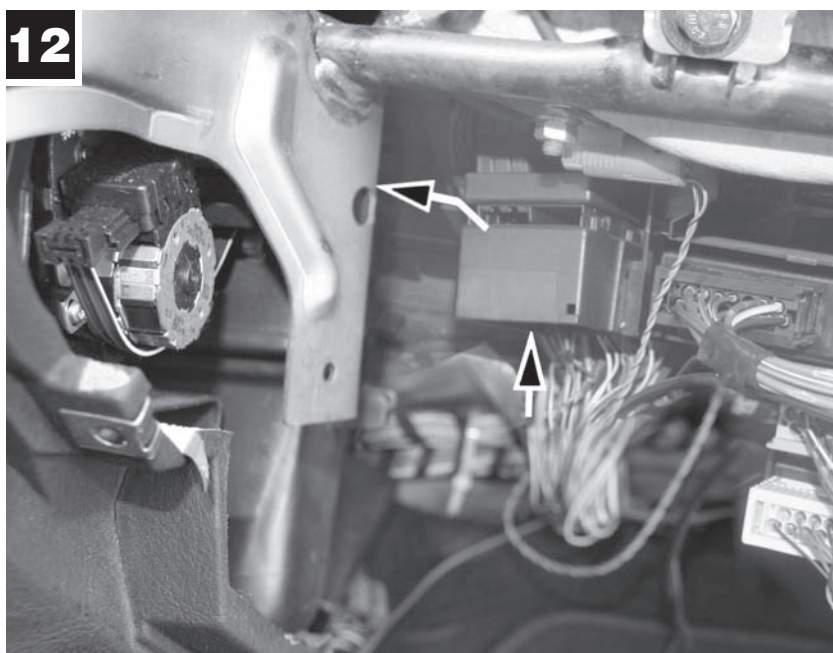

CU 2835

BMW

 40min.

**MANN
FILTER**

MANN+HUMMEL GMBH

Automotive Aftermarket, 71631 Ludwigsburg, Germany

Customer Service Center, Germany: +49 (71 41) 98-2550, Fax. +49 (71 41) 98-2558

Other countries: Tel. +49 (71 41) 98-2880, Fax. +49 (71 41) 98-2558