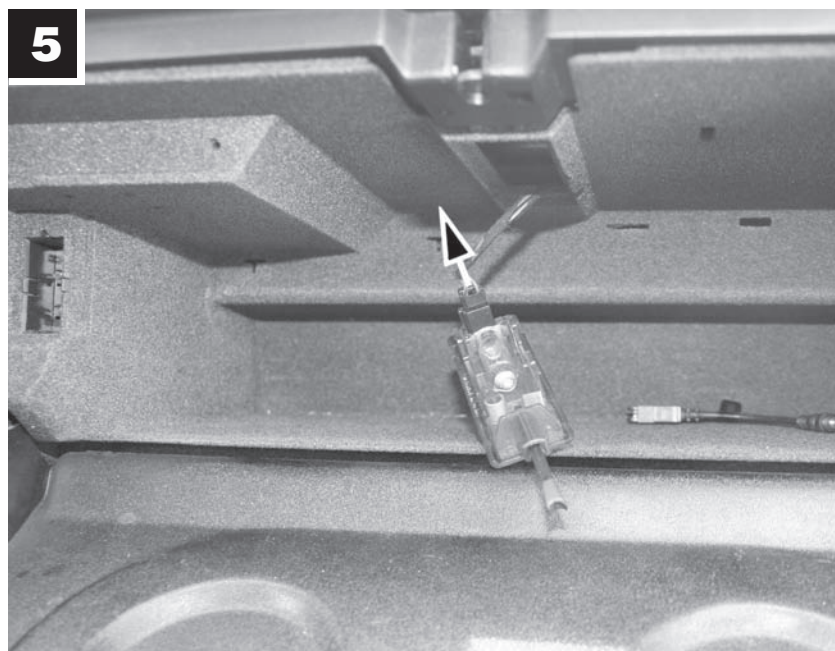

CU 2835

BMW

 40min.

**MANN
FILTER**

MANN+HUMMEL GMBH

Automotive Aftermarket, 71631 Ludwigsburg, Germany

Customer Service Center, Germany: +49 (71 41) 98-2550, Fax. +49 (71 41) 98-2558

Other countries: Tel. +49 (71 41) 98-2880, Fax. +49 (71 41) 98-2558