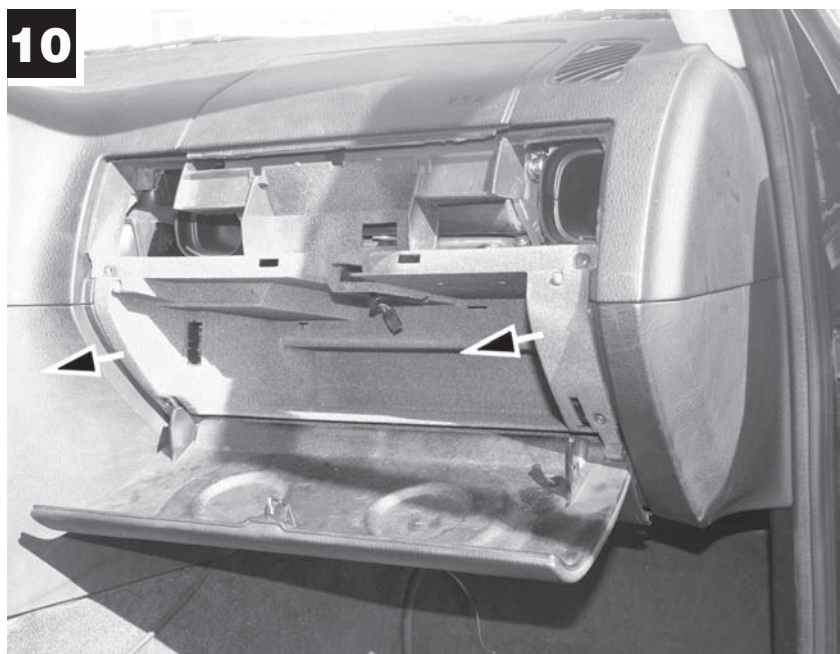

CU 2835

BMW

 40min.

**MANN
FILTER**

MANN+HUMMEL GMBH

Automotive Aftermarket, 71631 Ludwigsburg, Germany

Customer Service Center, Germany: +49 (71 41) 98-2550, Fax. +49 (71 41) 98-2558

Other countries: Tel. +49 (71 41) 98-2880, Fax. +49 (71 41) 98-2558