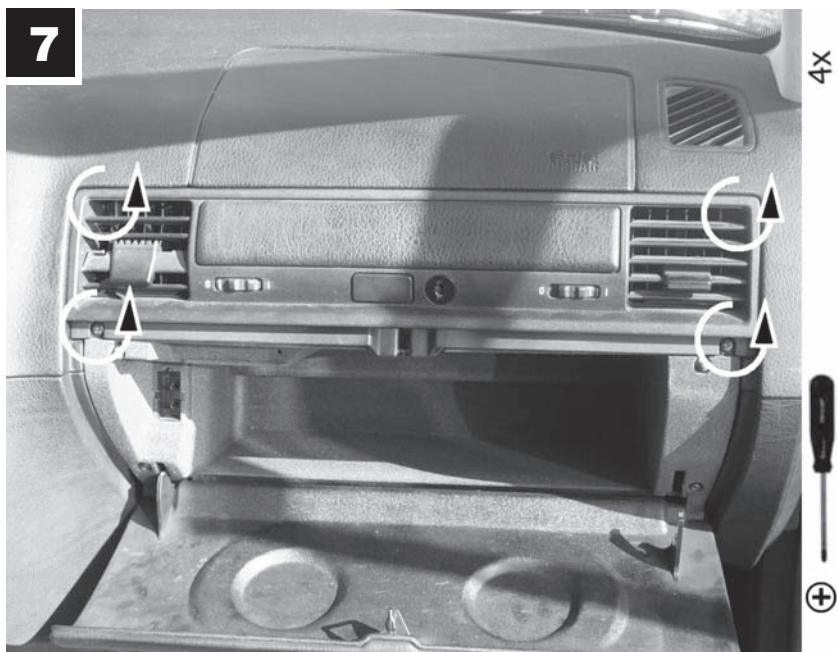

CU 2835

BMW

 40min.

**MANN
FILTER**

MANN+HUMMEL GMBH

Automotive Aftermarket, 71631 Ludwigsburg, Germany

Customer Service Center, Germany: +49 (71 41) 98-2550, Fax. +49 (71 41) 98-2558

Other countries: Tel. +49 (71 41) 98-2880, Fax. +49 (71 41) 98-2558